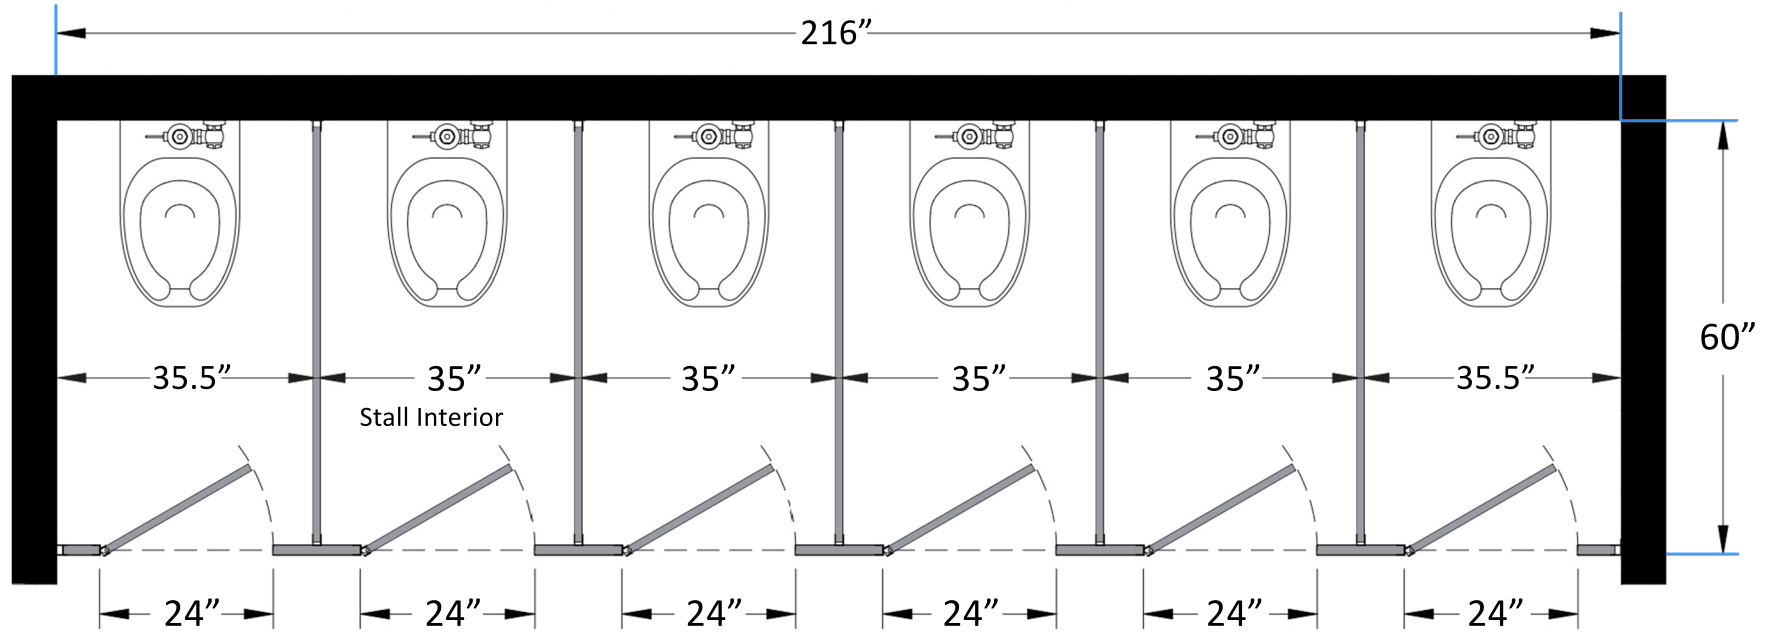

Style:  
 Overhead Braced  
 Floor Mount  
 Ceiling Mount  
 Floor/Ceiling Mount

Material:  
 Baked Enamel  
 Plastic Laminate  
 Solid Phenolic  
 Solid Plastic  
 Stainless Steel

Color:  
\_\_\_\_\_

Ship To: \_\_\_\_\_

City: \_\_\_\_\_

State: \_\_\_\_\_ Zip: \_\_\_\_\_

Bathroom Partitions - 6 Stalls Between Walls Left Hand  
SKU: BTW6L  
Standard Dimensions

**Harbor City Supply**

Phone 443-279-0632 or 1-800-260-0907

1966 Greenspring Drive Suite 506, Timonium, Md. 21093